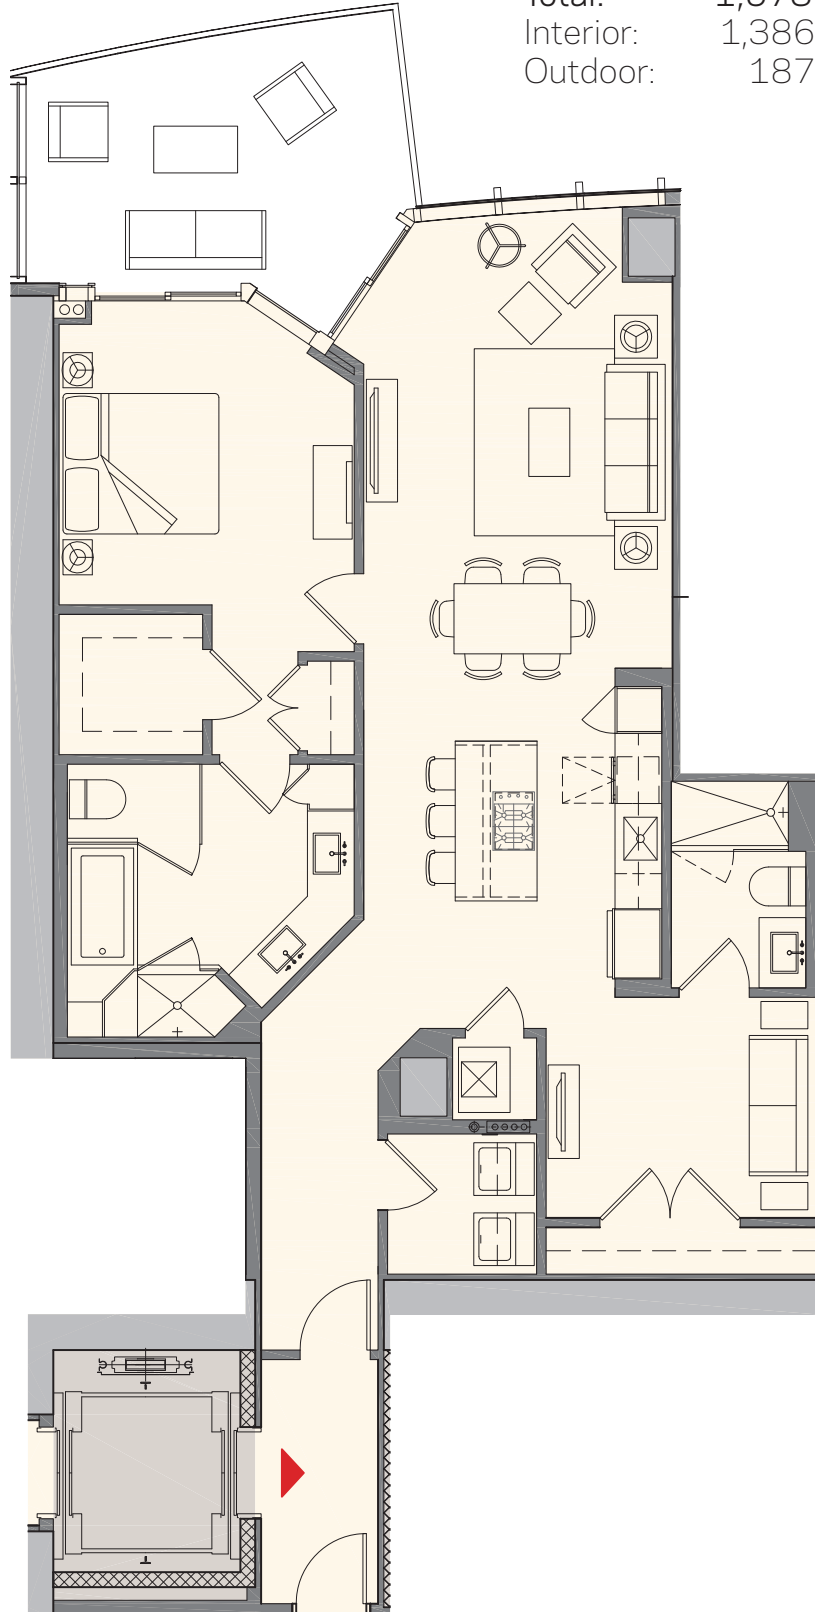

PARAMOUNT

MIAMI WORLDCENTER

Residence B2 | 05

1 Bedroom + Den | 2 Bath

Total:	1,573 sq. ft.	146 m ²
Interior:	1,386 sq. ft.	129 m ²
Outdoor:	187 sq. ft.	17 m ²

These drawings are conceptual only and are for the convenience of reference. They should not be relied upon as representations, express or implied, of the final detail of the residences. Units shown are examples of unit types and may not depict actual units. Stated square footages are ranges for a particular unit type and are measured to the exterior boundaries of the exterior walls and the centerline of interior demising walls and in fact vary from the area that would be determined by using the description and definition of the "Unit" set forth in the Declaration (which generally only includes the interior airspace between the perimeter walls and excludes interior structural components).